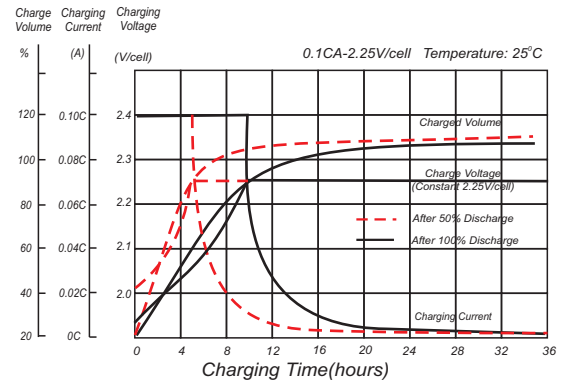

Discharge Characteristics

Float Charging Characteristics

Temperature Effects in Relation to Battery Capacity

Float Service Life

IMPORTANT NOTE: The specifications presented herein are subject to revision without notice.