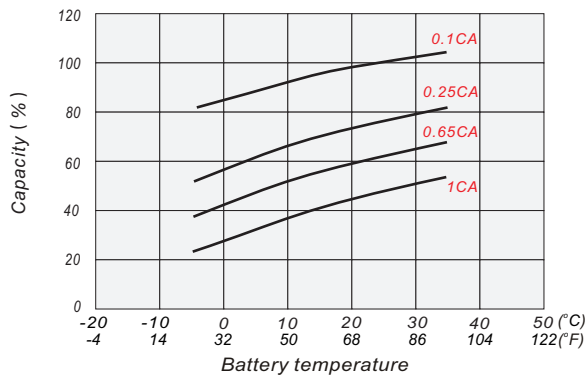

Discharge Characteristics

Float Charging Characteristics

Temperature Effects in Relation to Battery Capacity

Float Service Life

IMPORTANT NOTE: The specifications presented herein are subject to revision without notice.