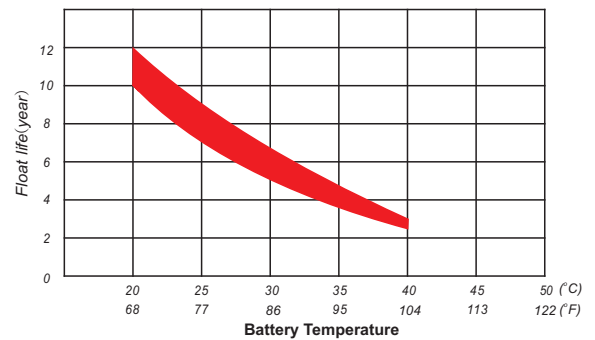

Discharge Characteristics

Float Charging Characteristics

Temperature Effects in Relation to Battery Capacity

Float Service Life

IMPORTANT NOTE: The specifications presented herein are subject to revision without notice.